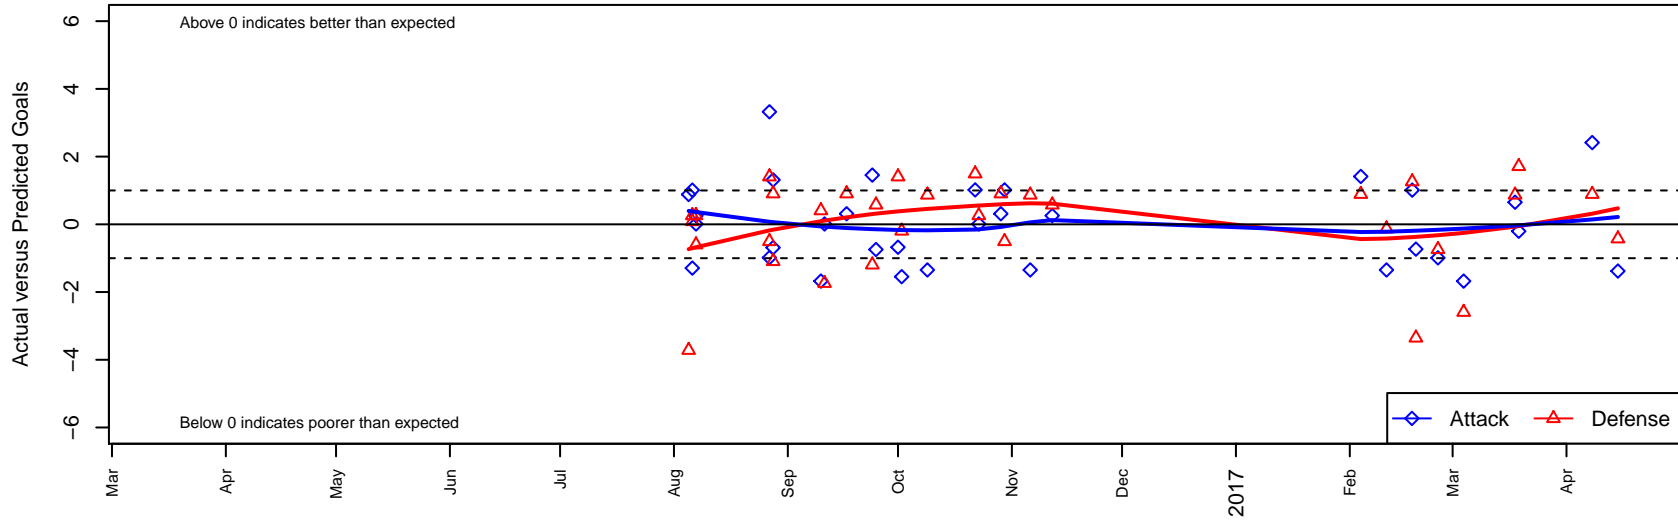

# Rogue Valley Timbers Red G05

Rogue Valley SC  
 Medford, OR  
 G05 total strength=841  
 attack=1.37 defense=0.97  
 fall league = PTT G05 Premier White  
 spr league = Spr OYS G05 Premier White

alt names used:  
 Rogue Valley Timbers 05G Red  
 RV Timbers Red G05  
 RVT 05G Red  
 RVT 05G Red  
 RVT 05G Red

Venues played:  
 2016 Mt Hood Challenge U12 Gold  
 2016 Chinook Cup Gold U12  
 2016 PTT G05 Premier White  
 2016 Spr OYS G05 Premier White  
 2016 OYS State Cup G05

**Rogue Valley Timbers Red G05**  
 Dots are actual minus expected GF (blue circles) and GA (red triangles).  
 Blue line is smoothed change in attack strength. Red is smoothed change in defense strength.

**attack and defense variance (black dot)  
relative to other teams  
and top 10 in region**

**attack and defense rating  
relative to others at age  
and all opponents in last 13 months**

**Performance relative to 13 month average**