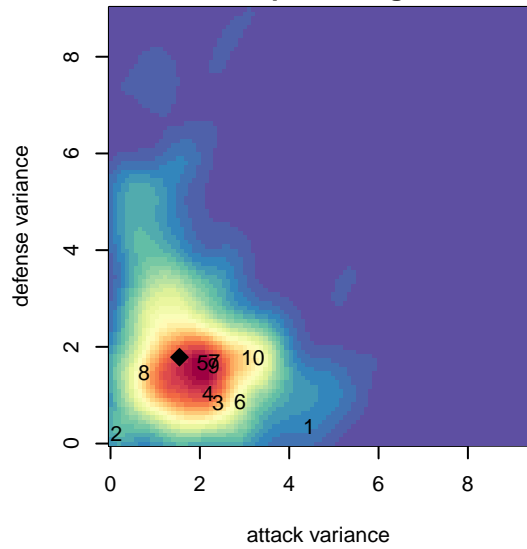

**attack and defense variance (black dot)
relative to other teams
and top 10 in region**