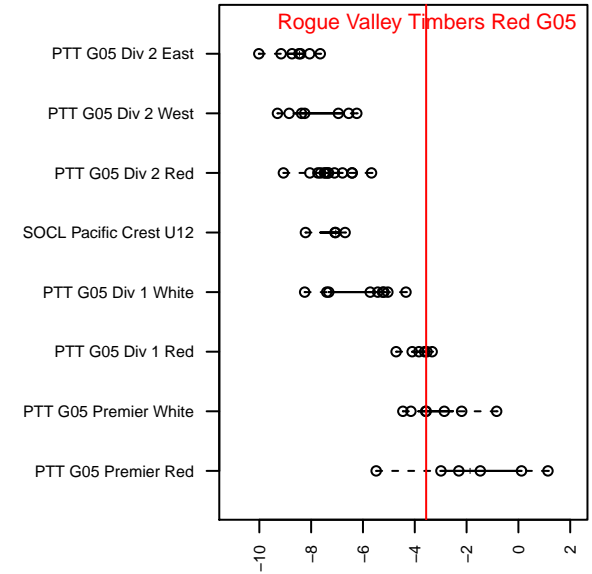

# Rogue Valley Timbers Red G05

Rogue Valley SC  
 Medford, OR  
 G05 total strength=841  
 attack=1.37 defense=0.97  
 fall league = PTT G05 Premier White  
 spr league = Spr OYS G05 Premier White

alt names used:  
 Rogue Valley Timbers 05G Red  
 RV Timbers Red G05  
 RVT 05G Red  
 RVT 05G Red  
 RVT 05G Red

Venues played:  
 2016 Mt Hood Challenge U12 Gold  
 2016 Chinook Cup Gold U12  
 2016 PTT G05 Premier White  
 2016 Spr OYS G05 Premier White  
 2016 OYS State Cup G05

**Rogue Valley Timbers Red G05**  
 Dots are actual minus expected GF (blue circles) and GA (red triangles).  
 Blue line is smoothed change in attack strength. Red is smoothed change in defense strength.

**attack and defense variance (black dot)  
relative to other teams  
and top 10 in region**

**attack and defense rating  
relative to others at age  
and all opponents in last 13 months**

**Performance relative to 13 month average**